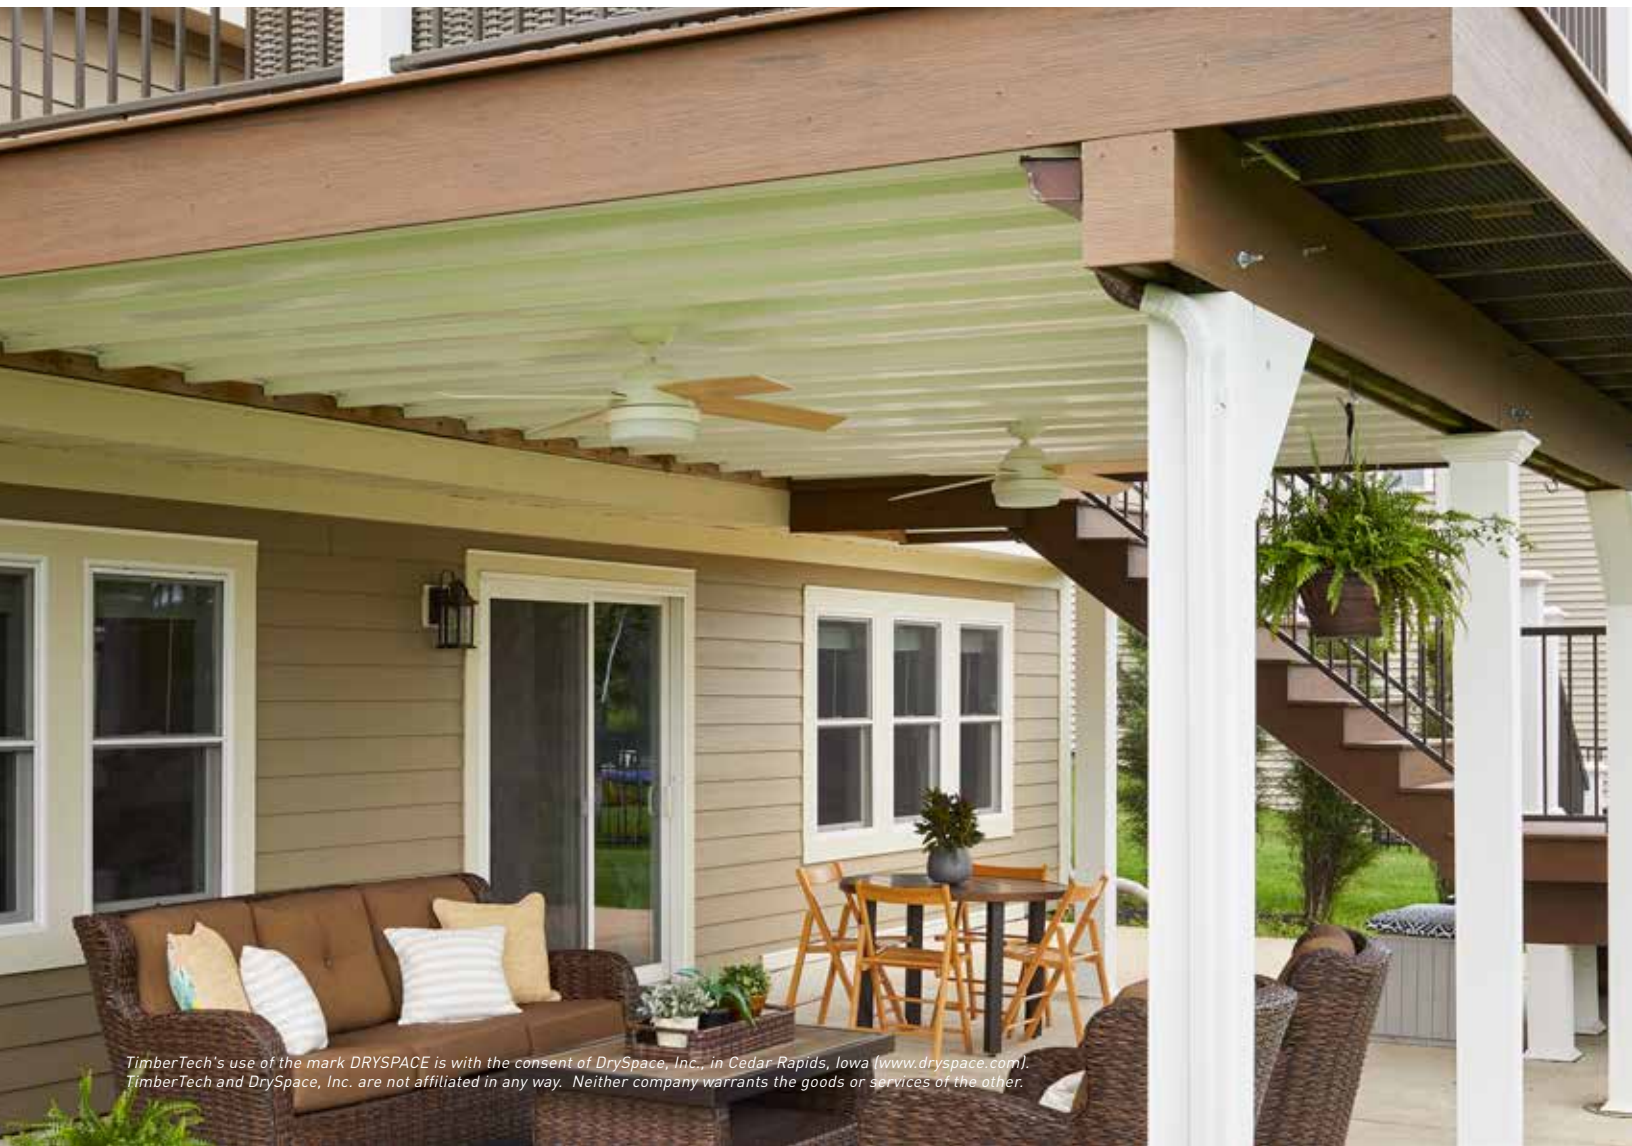

DRYSPACE™

Livable Lower Level

SMART. DYNAMIC. COMPLEMENTARY.

Designed for second-story decks, DrySpace™ is an under-deck water management system that collects and channels moisture away from the home, so you can make the most of the space underneath your deck. Adding crisp, clean lines above and a clean space below, DrySpace is made of solid extruded vinyl for maximum strength, durability, and weather resistance. Plus, it's backed by a 25-Year Limited Warranty.

LEARN MORE

TimberTech's use of the mark DRYSPACE is with the consent of DrySpace, Inc., in Cedar Rapids, Iowa (www.dryspace.com). TimberTech and DrySpace, Inc. are not affiliated in any way. Neither company warrants the goods or services of the other.

Take the Next Step

PLAN THE PERFECT SPACE

Your outdoor living dream is closer to being your backyard reality. Now's the time to take the next step. Familiarize yourself with the building stages and tools below to make it even easier.

BRING IT TO LIFE

Order free samples of the color[s] you have in mind for your deck. Did we mention they're delivered right to your doorstep?

UNDERSTAND THE BASICS

Get the breakdown of decking design terms you'll be using to complete your project by visiting our Deck and Railing 101 page to learn the lingo.

HINT! Check the box when you've completed a step.

HIRING A CONTRACTOR?

Find a local TimberTech® Pro who's familiar with the products.

DIY-ING IT?

Building a deck yourself? Our Deck Building Resource Center has the content you need for a smooth build — and the answers to your lingering questions.