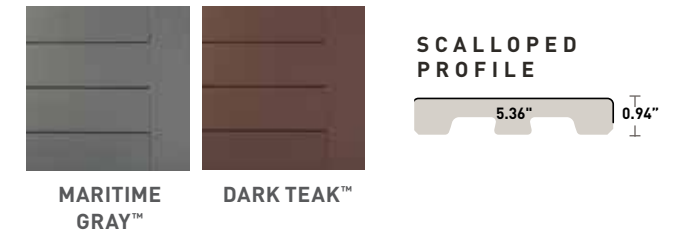

Prime Collection®

Design your ideal deck with these earthy and inspiring hues comprised of solid colors and a subtle, straight grain pattern on every board.

Premier Collection

Design your ideal deck with these earthy and inspiring hues comprised of solid colors and a subtle, straight grain pattern on every board.