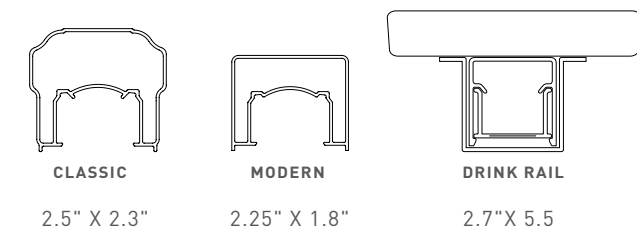

METAL RAILING

Impression Rail Express®

CONTEMPORARY. STRONG. UNOBSTRUCTIVE.

Seek out this minimalist railing profile that boasts a pre-assembled, aluminum panel system that keeps sightlines clear and balusters rattle-free by being locked in place. Sleek, strong, and durable, this railing profile features hidden fasteners and fades into the background to keep your stunning view the star of your outdoor living space.

Color Options

Infill Options

Top Rail Options

Post Cap

METAL RAILING

Impression Rail™

MODERN. STURDY. MINIMALIST.

Bring the beautiful views of your backyard to the forefront with this modern aluminum railing that allows you to mix and match materials. Sleek sightlines and superior strength epitomize this stylish metal railing that enhances your space without distracting from the star: your TimberTech® deck.

Color Options

Infill

Post Cap Options