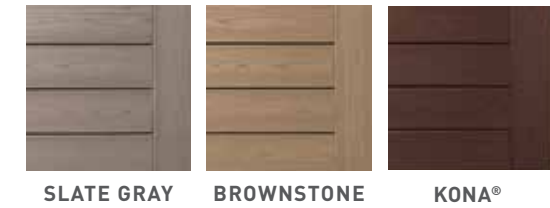

Harvest Collection®

Tie in traditional, cathedral wood grain patterns and a soft, solid color palette when using boards from this dynamic TimberTech® AZEK® collection.

- Brownstone and Slate Gray available in wide widths
- Harvest MAX is a 1.5” thick board, that can be installed 24” on center. Available in Slate Gray.