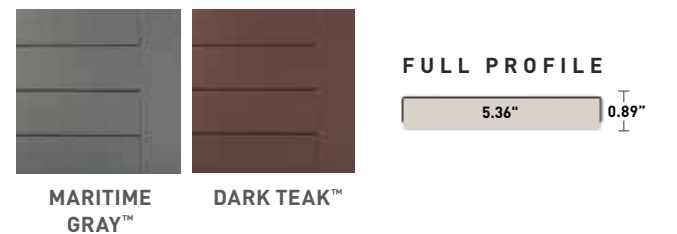

TimberTech PRO® Decking

Explore premium decking in bold, beautiful colors with exceptional cap protection. Boards in these collections are covered from top to bottom and in the grooves with advanced Mold Guard™ Technology to prevent moisture damage. Composed of up to 80% recycled material and offering color options ranging from solid to infinitely variable, the TimberTech® PRO® Decking line doesn't disappoint.

Legacy Collection

Bring artisanal decking with a cascading, highly complex blend of natural-looking colors and a hand-scraped texture to your deck design.

Reserve Collection

Inspired by reclaimed wood, the rustic wire-brushed finish highlights a classic cathedral wood grain and offers better scratch resistance than competitors.

Terrain Collection®

Tap into the earthy and elegant moderately variegated and monochromatic colors of the Terrain Collection for a timeless, rugged deck that'll complete your outdoor living space.

TimberTech EDGE® Decking

Step up into the world of long-lasting, low-maintenance, capped composite decking. This attainable composite decking line allows homeowners to ditch the costly and laborious maintenance that comes with traditional wood for good! Plus, it's composed of up to 80% recycled materials, making it the sustainable option. With TimberTech® EDGE® Decking, backyards everywhere can venture into the world of composites that look good initially and for decades to come.

Prime+ Collection®

Browse this selection of simply beautiful decking with a subtle blend of colors and a stunning straight grain pattern.

Prime Collection®

Design your ideal deck with these earthy and inspiring hues comprised of solid colors and a subtle, straight grain pattern on every board.

Premier Collection