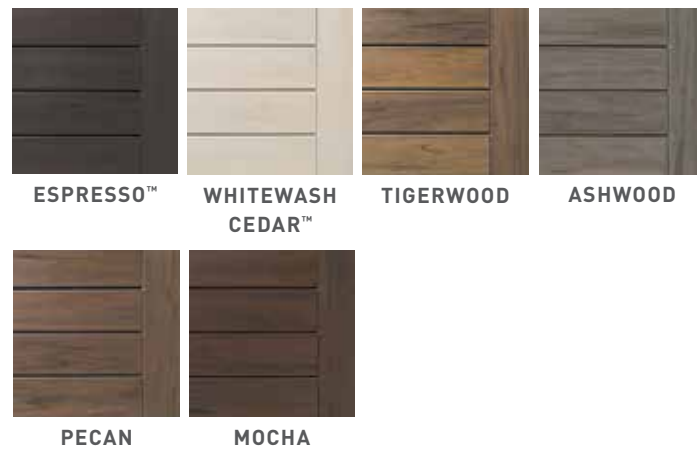

Reserve Collection

Inspired by reclaimed wood, the rustic wire-brushed finish highlights a classic cathedral wood grain and offers better scratch resistance than competitors.