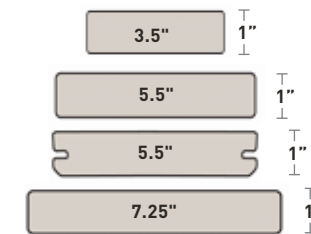

Explore the "Designer Series" of decking to make your outdoor living space a masterpiece. This sophisticated collection features the most natural-looking colors, with a wire-brushed, low-gloss finish for a truly authentic, nuanced wood look. Bring the subtle blend of natural colors found in the Vintage Collection to your outdoor living space. Mix and match the complementary colors for the style statement you've been seeking.

- Wire-brushed, low-gloss finish
- Highly color-blended
- **Multi-Width Options:** Mix it up with stylish narrow, standard, and wide widths available in all colors

- **MAX Boards** available in Coastline. Perfect for docks, boardwalks, and many commercial applications.