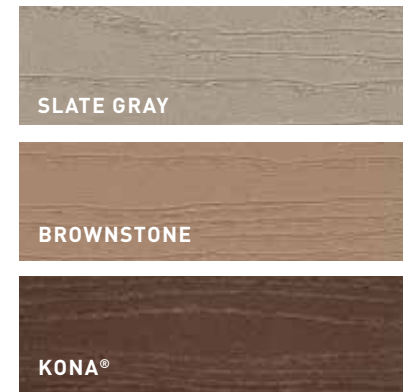

REFINED. RUSTIC. UNIQUE.

Landmark Collection™

$$$

Deck out your outdoor living space with the modern wood tones from the Landmark Collection. Inspired by reclaimed lumber, the classic cathedral grain pattern is complemented by a rustic crosscut grain and matte finish. This highly color-blended decking features cascading hues which result in natural color variation. And, just like in nature, the highlights and lowlights in each board's color vary from end-to-end and board-to-board, making each deck unique.

- Cathedral wood grain complemented by a rustic crosscut and matte finish
- Highly blended with unique coloring
- Available in standard width and thickness

WARM. NATURAL. EFFORTLESS.

Harvest Collection®

$$

Tie in traditional, cathedral wood grain patterns and a soft, solid color palette to your deck design with boards from this classic collection. Composed of natural shades, this decking complements a wide range of homes' exteriors. Seeking a freshly painted wood look? Look no further than the Harvest Collection.

- Cathedral wood grain pattern
- Solid colors
- Available in standard width and thickness
- **Wide width** available in Brownstone and Slate Gray
- **MAX boards** are available in Slate Gray. Perfect for docks, boardwalks, and many commercial applications

Deck Out Your Design