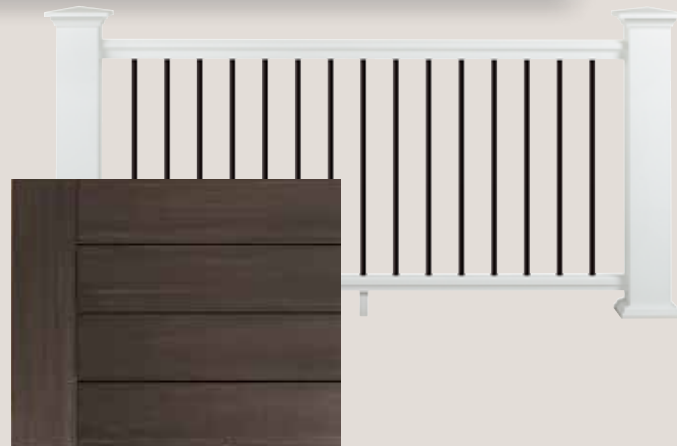

Secret Garden

Create a hideaway of your very own with this unique and welcoming garden oasis vibe.

DARK HICKORY MULTI WIDTH DECKING® FROM THE TIMBERTECH® AZEK® VINTAGE COLLECTION® + WHITE CLASSIC COMPOSITE SERIES PREMIER RAIL WITH BLACK ALUMINUM BALUSTERS