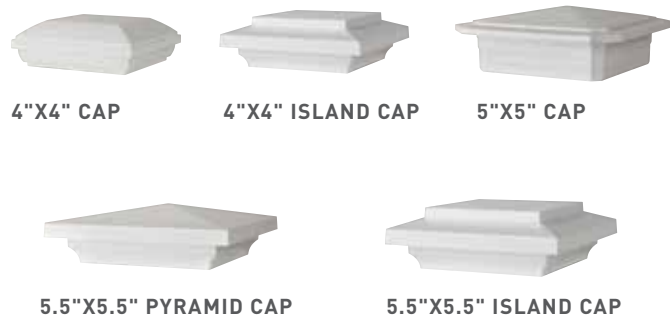

Color Options

Infill

IMPRESSION RAIL™
TOP RAIL SIZE: 1.8" X 1.6"

Post Cap Options

COMPOSITE RAILING

Classic Composite Series

BOLD. BEAUTIFUL. REFINED.

Our most popular collection has rightly been dubbed the "Designer Series" of railing. Boasting multiple top rail and infill choices, this simple system gives you endless design options to make your outdoor living space truly yours. Take your outdoor space to the next level with bold details and a variety of design options in this railing series.

Color Options

Includes 25yr
Fade & Stain
Warranty

Infill Options

Post Cap Options

CONTEMPORARY RAIL
TOP RAIL SIZE: 6.4" X 3"
ONLY AVAILABLE IN CLASSIC BLACK & TRADITIONAL WALNUT

Top Rail Options

PREMIER RAIL
TOP RAIL SIZE: 3.5" X 2.7"