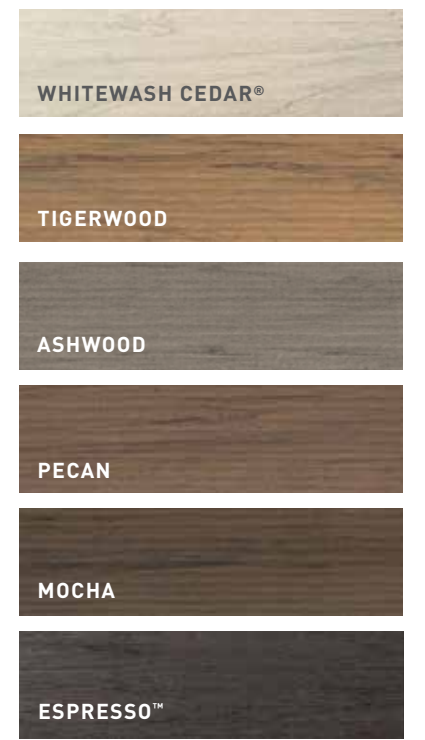

BOLD. DRAMATIC. UNIQUE.

Legacy Collection

$$$

Stand apart from run-of-the-mill decks with this stunning, artisanal collection. This decking features a complex blend of hues, natural board-to-board color variation, and a hand-scraped texture that offers Old World charm. Just as every tree found in nature is unique, so too is every board found in the Legacy Collection — so you can create your one-of-a-kind deck.

- Hand-scraped finish
- Highly blended with unique coloring
- Available in standard width and thickness

Deck Out Your Design