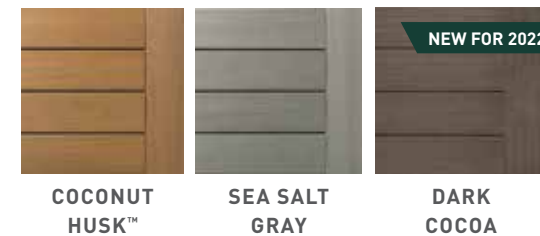

Prime+ Collection®

Browse this selection of simply beautiful decking with a subtle blend of colors and a stunning straight grain pattern.