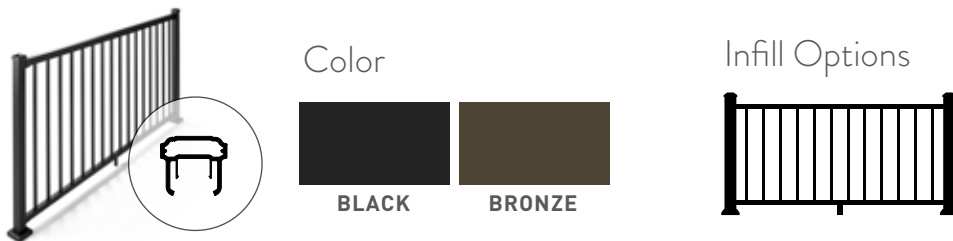

Keep your sightlines clear and your design lines sleek with the railings in this category. Designed for style and safety, decks with these railings gain an added air of sophistication. Railing is the first thing neighbors see when they peek into each other's yards, make a style statement with a minimalist metal railing.

Impression Rail Express®

Lean into a minimalist railing profile with this pre-assembled, easy-to-install aluminum panel system.

Color

Infill Options

Impression Rail™

Bring beautiful views of your backyard to the forefront with this modern, aluminum railing that allows you to mix and match materials.