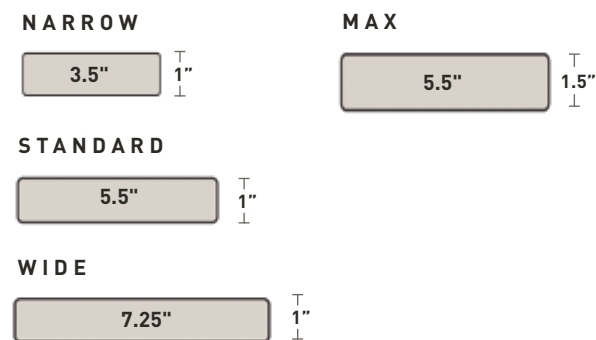

- All colors available in narrow, standard, and wide widths
- Vintage MAX is a 1.5” thick board, that can be installed 24” on center. Available in Coastline.

Profile Options

Landmark Collection™

Discover the refined charm of a cathedral wood grain complemented by a cross-cut finish in three unique, bold colors boasting a dramatic, cascading visual.