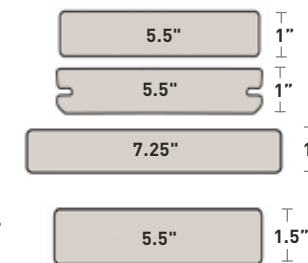

REFINED. RUSTIC. UNIQUE.

Landmark Collection™

$$$

Deck out your outdoor living space with the modern wood tones from the Landmark Collection. Inspired by reclaimed lumber, the classic cathedral grain pattern is complemented by a rustic crosscut grain and matte finish. This highly color-blended decking features cascading hues which result in natural color variation. And, just like in nature, the highlights and lowlights in each board's color vary from end-to-end and board-to-board, making each deck unique.

- Cathedral wood grain complemented by a rustic crosscut and matte finish
- Highly blended with unique coloring
- Available in standard width and thickness

WARM. NATURAL. EFFORTLESS.

Harvest Collection®

$$

Tie in traditional, cathedral wood grain patterns and a soft, solid color palette to your deck design with boards from this classic collection. Composed of natural shades, this decking complements a wide range of homes' exteriors. Seeking a freshly painted wood look? Look no further than the Harvest Collection.

- Cathedral wood grain pattern
- Solid colors
- Available in standard width and thickness
- **Wide width** available in Brownstone and Slate Gray
- **MAX boards** are available in Slate Gray. Perfect for docks, boardwalks, and many commercial applications

Deck Out Your Design