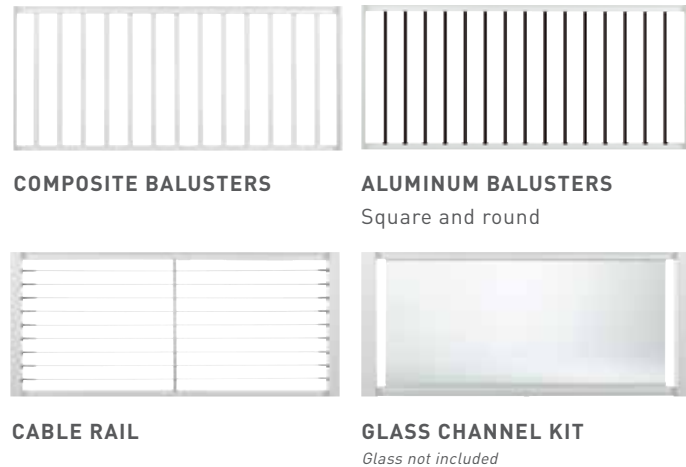

Infill Options