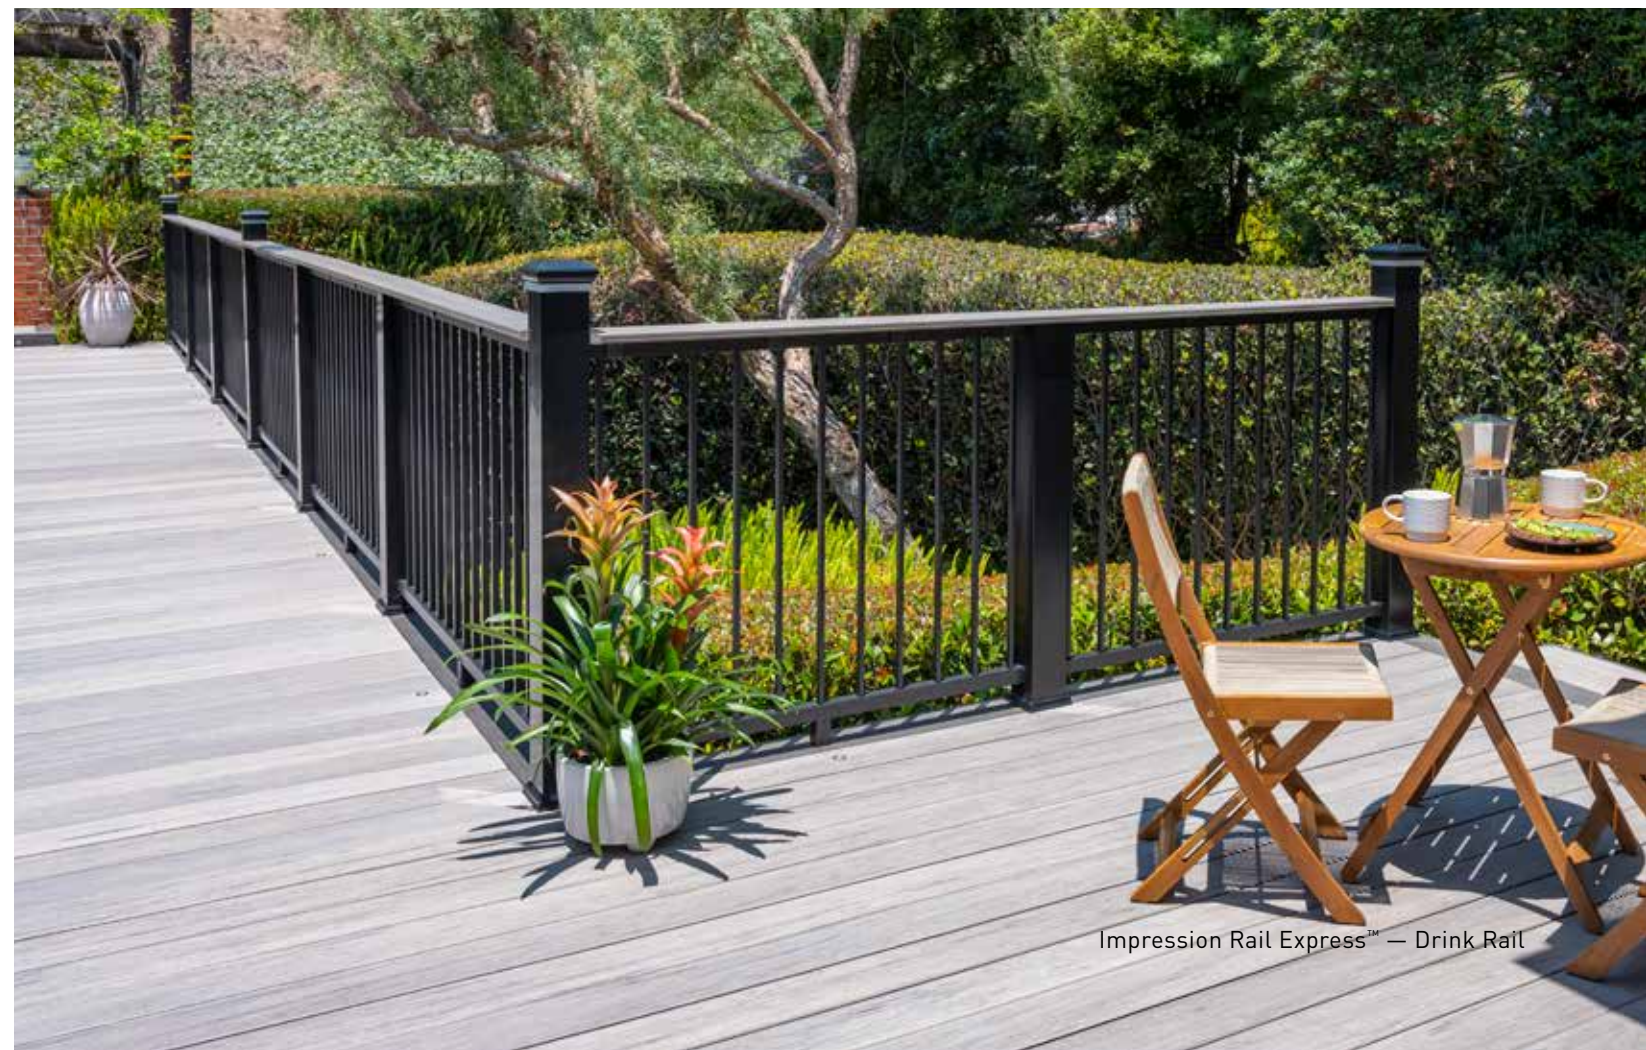

Classic Composite Series — Premier Rail

Impression Rail Express™ — Drink Rail

LEARN MORE

METAL RAILING

Impression Rail Express®

CONTEMPORARY. STRONG. UNOBSTRUCTIVE.

Seek out this minimalist railing profile that boasts a pre-assembled, aluminum panel system that keeps sightlines clear and balusters rattle-free by being locked in place. Sleek, strong, and durable, this railing profile features hidden fasteners and fades into the background to keep your stunning view the star of your outdoor living space.