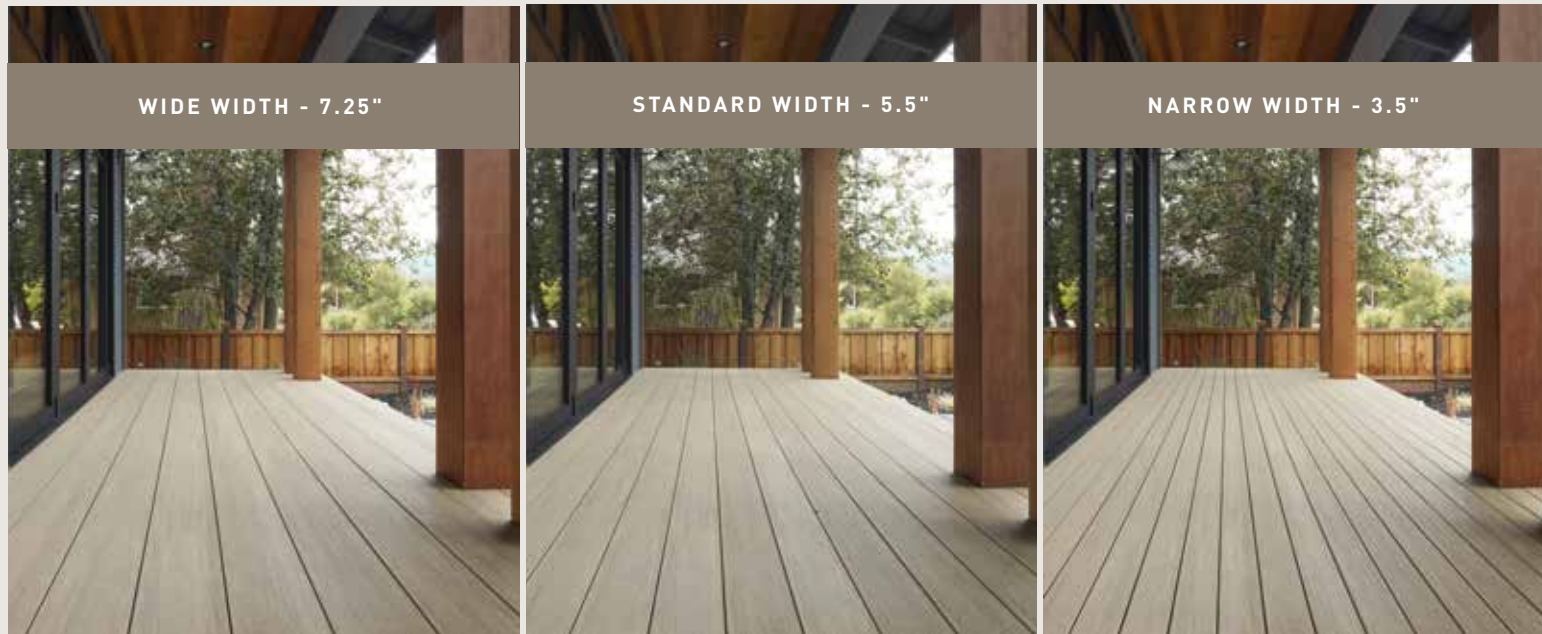

Deck Out Your Design

Combine with Impression Rail Express® in Dark Bronze with Glass Infill

BROWNSTONE + SLATE GRAY

MULTI-WIDTH DECKING

Do Decking Differently®

Standard width decking is not the standard anymore. Add a touch of the unexpected — and an element of style — with wide or narrow width boards, in addition to standard width. Bring the wide-width flooring trend into your own outdoor living space. Tap into the classic vibe with narrow width decking. Or, turn up the volume on your deck design by mixing all three widths.

Weathered Teak® Decking in Narrow and Wide Widths

TIMBERTECH® AZEK® PORCH

Perfect Porch Appeal

ELEGANT. STYLISH. DURABLE.

\$\$\$

Want truly elevated curb appeal? Opt for a perfect porch. Warm, natural-looking, and nuanced colors round out the Porch Collection to help create an inviting space to greet guests or simply lounge. Defined by tongue-and-groove technology, these boards feature a tighter fit for a more polished look. Offered in both standard and wide width, you can make a style statement on your front porch.