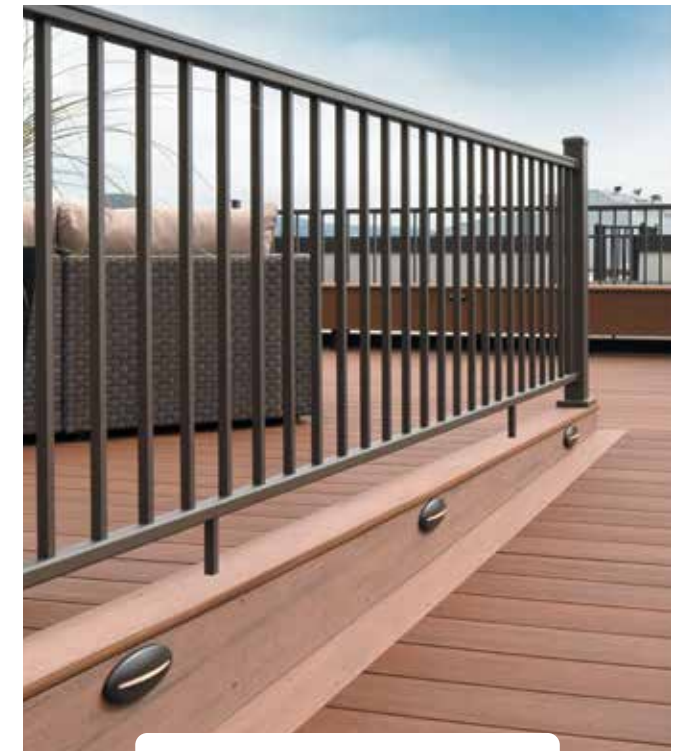

Color Options

Infill

Post Cap Options