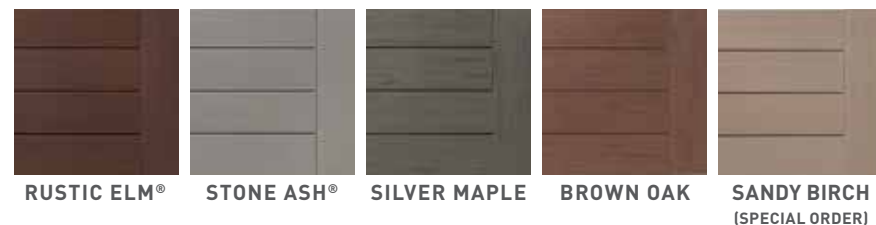

TimberTech PRO® Decking

Explore premium decking in bold, beautiful colors with exceptional cap protection. Boards in these collections are covered from top to bottom and in the grooves with advanced Mold Guard™ Technology to prevent moisture damage. Composed of up to 80% recycled material and offering color options ranging from solid to infinitely variable, the TimberTech® PRO® Decking line doesn't disappoint.

Legacy Collection

Bring artisanal decking with a cascading, highly complex blend of natural-looking colors and a hand-scraped texture to your deck design.

Reserve Collection

Inspired by reclaimed wood, the rustic wire-brushed finish highlights a classic cathedral wood grain and offers better scratch resistance than competitors.

Terrain Collection®

Tap into the earthy and elegant moderately variegated and monochromatic colors of the Terrain Collection for a timeless, rugged deck that'll complete your outdoor living space.

TimberTech EDGE® Decking

Step up into the world of long-lasting, low-maintenance, capped composite decking. This attainable composite decking line allows homeowners to ditch the costly and laborious maintenance that comes with traditional wood for good! Plus, it's composed of up to 80% recycled materials, making it the sustainable option. With TimberTech® EDGE® Decking, backyards everywhere can venture into the world of composites that look good initially and for decades to come.

Prime+ Collection®

Browse this selection of simply beautiful decking with a subtle blend of colors and a stunning straight grain pattern.

Prime Collection®

Design your ideal deck with these earthy and inspiring hues comprised of solid colors and a subtle, straight grain pattern on every board.

Premier Collection