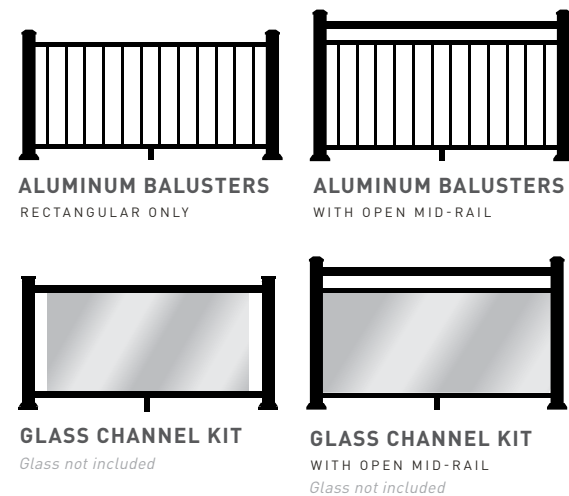

Classic Composite Series — Premier Rail

Impression Rail Express™ — Drink Rail

LEARN MORE

METAL RAILING

Impression Rail Express®

CONTEMPORARY. STRONG. UNOBSTRUCTIVE.

Seek out this minimalist railing profile that boasts a pre-assembled, aluminum panel system that keeps sightlines clear and balusters rattle-free by being locked in place. Sleek, strong, and durable, this railing profile features hidden fasteners and fades into the background to keep your stunning view the star of your outdoor living space.

Color Options

Infill Options

Top Rail Options

Post Cap

METAL RAILING

Impression Rail™

MODERN. STURDY. MINIMALIST.

Bring the beautiful views of your backyard to the forefront with this modern aluminum railing that allows you to mix and match materials. Sleek sightlines and superior strength epitomize this stylish metal railing that enhances your space without distracting from the star: your TimberTech® deck.