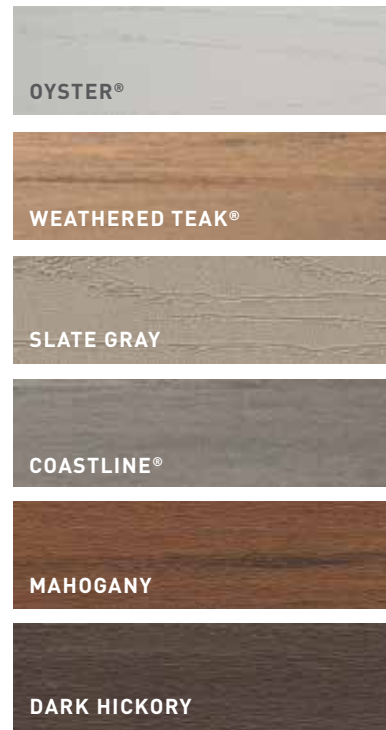

Weathered Teak® Decking in Narrow and Wide Widths

TIMBERTECH® AZEK® PORCH

Perfect Porch Appeal

ELEGANT. STYLISH. DURABLE.

\$\$\$

Want truly elevated curb appeal? Opt for a perfect porch. Warm, natural-looking, and nuanced colors round out the Porch Collection to help create an inviting space to greet guests or simply lounge. Defined by tongue-and-groove technology, these boards feature a tighter fit for a more polished look. Offered in both standard and wide width, you can make a style statement on your front porch.

- Available in a variety of wood grain patterns and colors
- Available in standard width and thickness
- **Wide width** available in Coastline, Weathered Teak, Mahogany, and Dark Hickory

Weathered Teak Porch