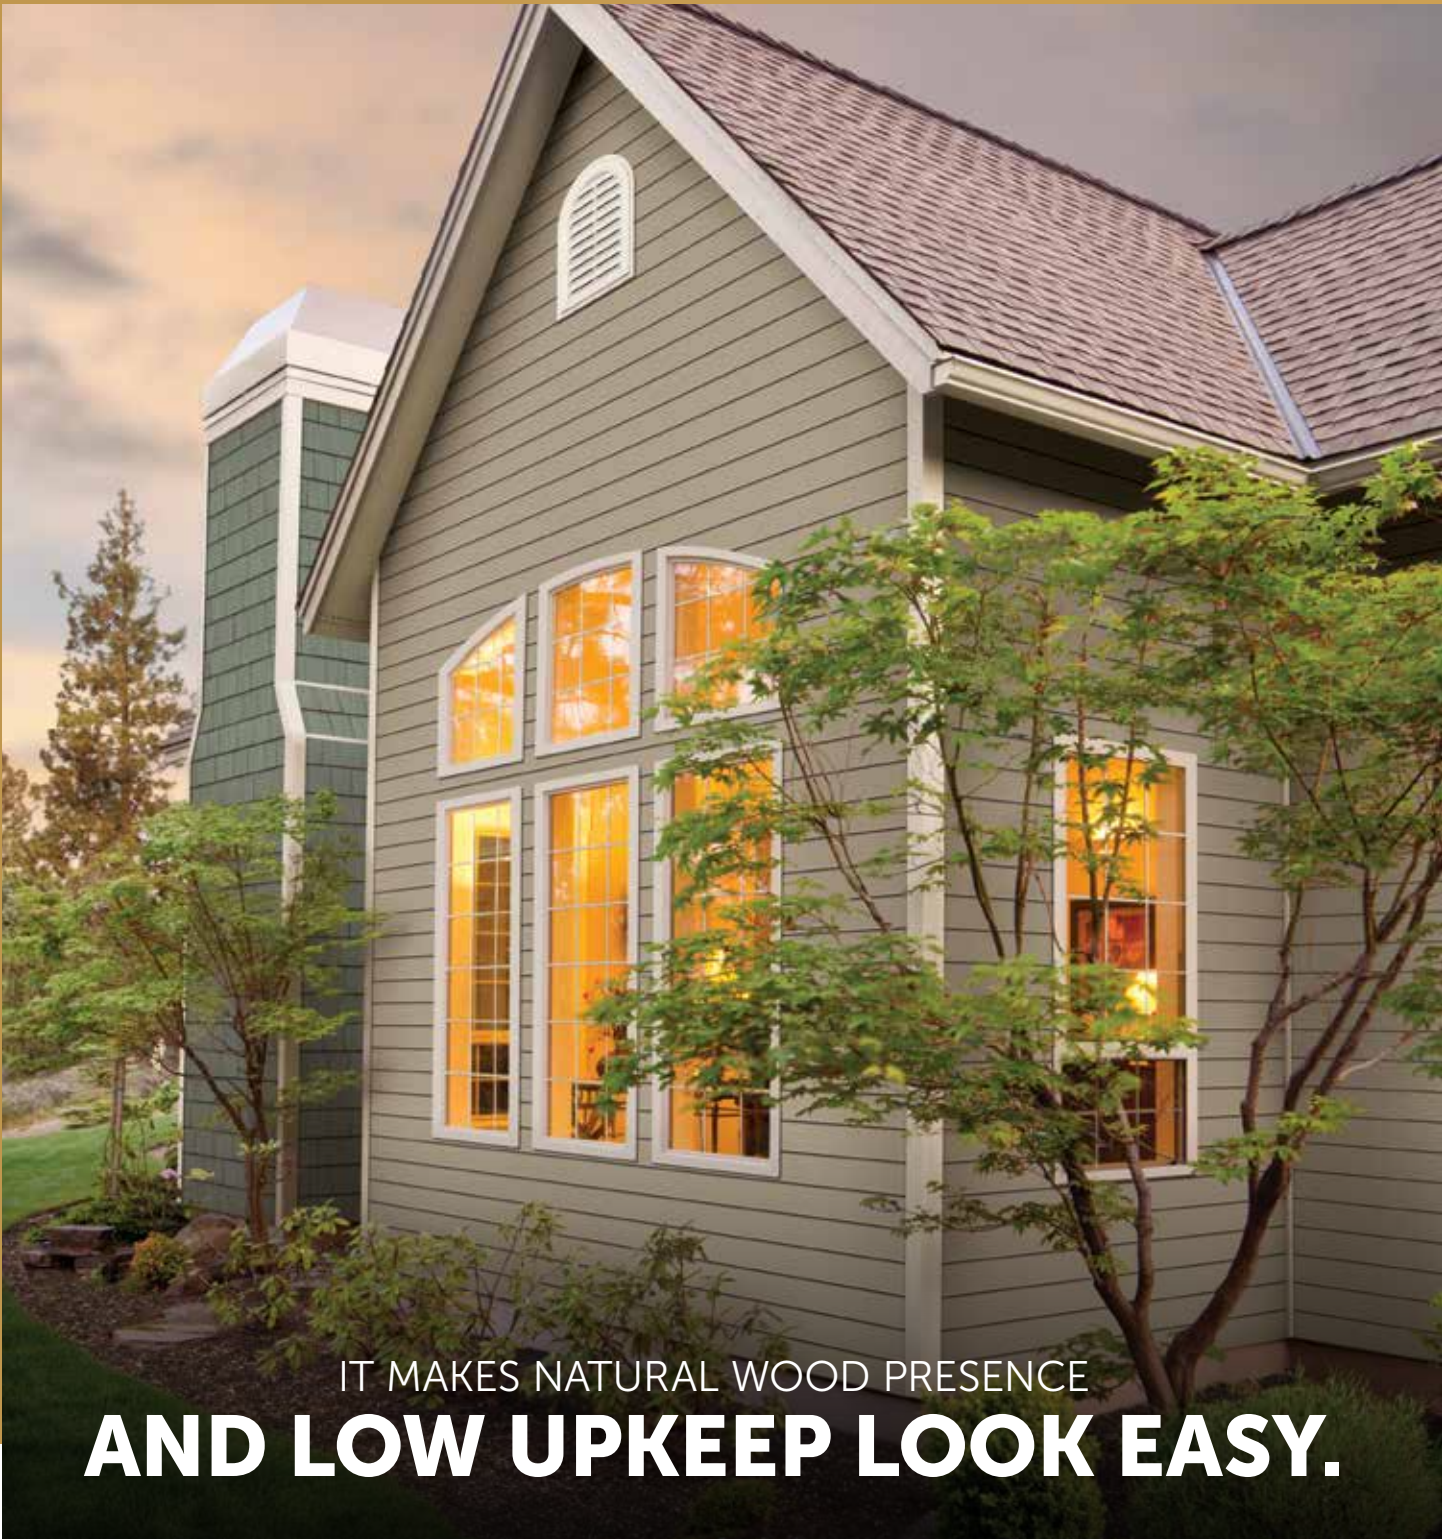

Residential

IT MAKES NATURAL WOOD PRESENCE
AND LOW UPKEEP LOOK EASY.