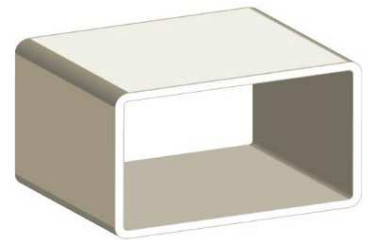

# Privacy with Lattice Accent

**1 1/2" x 5 1/2" POCKET RAIL**

(0.080" Wall)  
Corner R 0.188"

**1/8" x 12" x 96" Lattice panels**

\*\* Lattice in White match only. All other local hardware store colours available\*\*