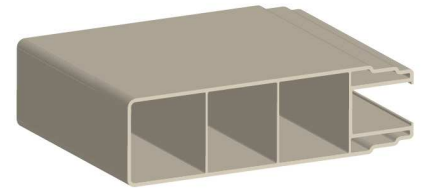

### 1 1/2" x 5 1/2" POCKET RAIL

(0.080" Wall)  
Corner R 0.188"

\*\*Standard Rail  
\*\*Not available in Variegated

### 2" x 6" POCKET RAIL

(0.080" Wall)  
Corner R 0.188"

\*\*Special Order  
\*\*Not available in Variegated