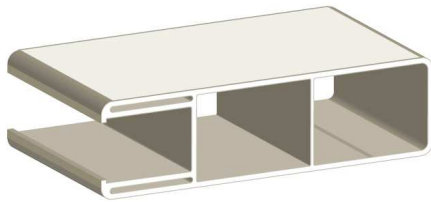

1 1/2" x 5 1/2" POCKET RAIL

(0.080" Wall)
Corner R 0.188"

**Standard Rail
**Not available in Variegated