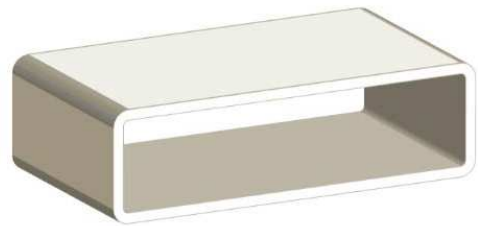

## 3'-4' tall picket fence

White  
\*\*Standard

Tan  
\*\*Special Order

Khaki  
\*\*Special Order

Stone  
\*\*Special Order

**2" x 3 1/2" RAIL**

(0.120" Wall)  
Corner R 0.188"

**7/8" x 3" PICKET**