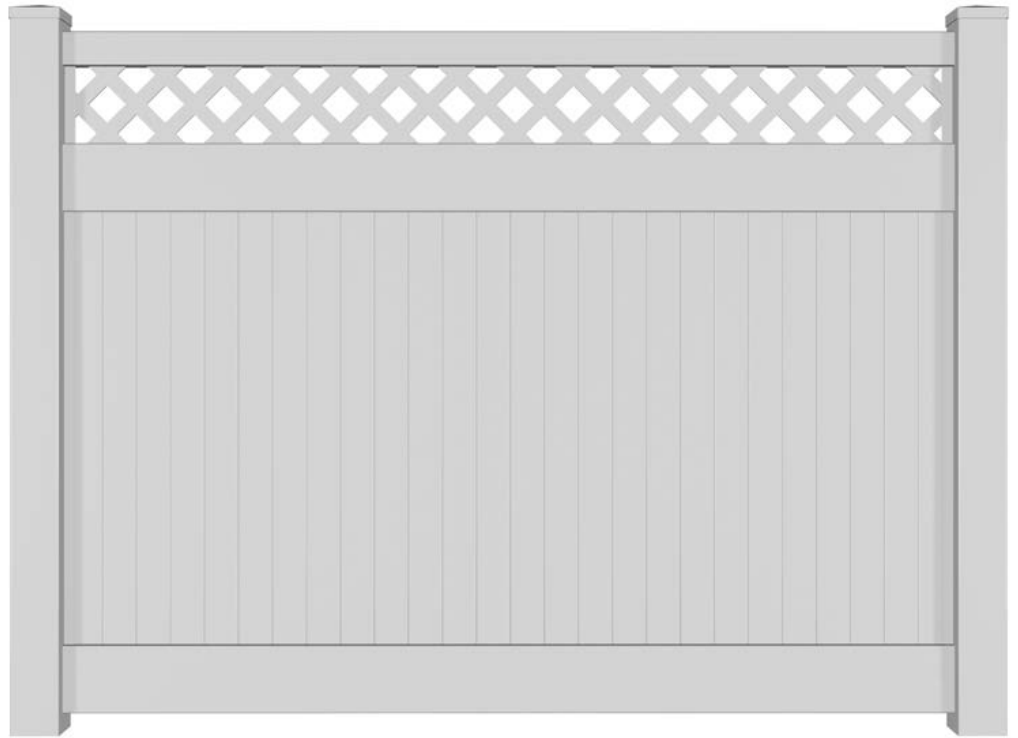

Privacy with Lattice Accent

1 1/2" x 5 1/2" POCKET RAIL

(0.080" Wall)
Corner R 0.188"