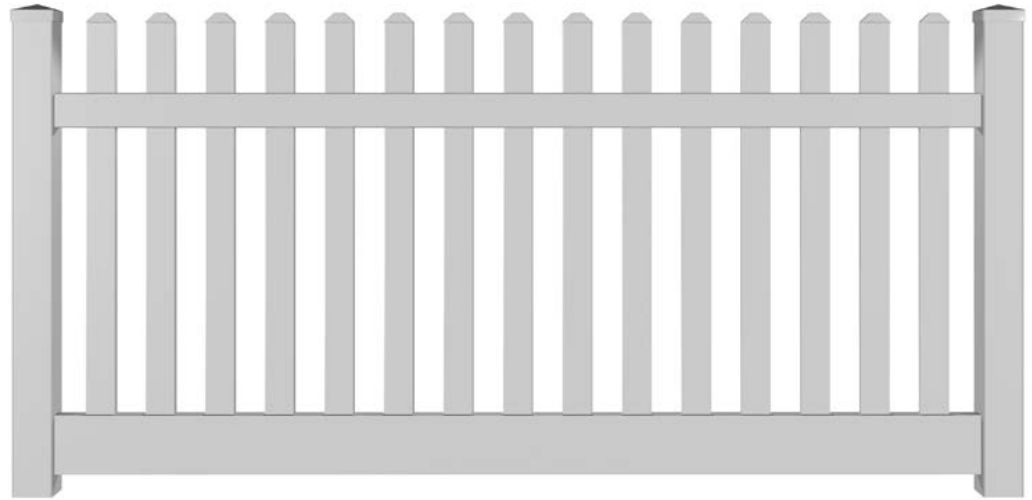

3'-4' tall picket fence