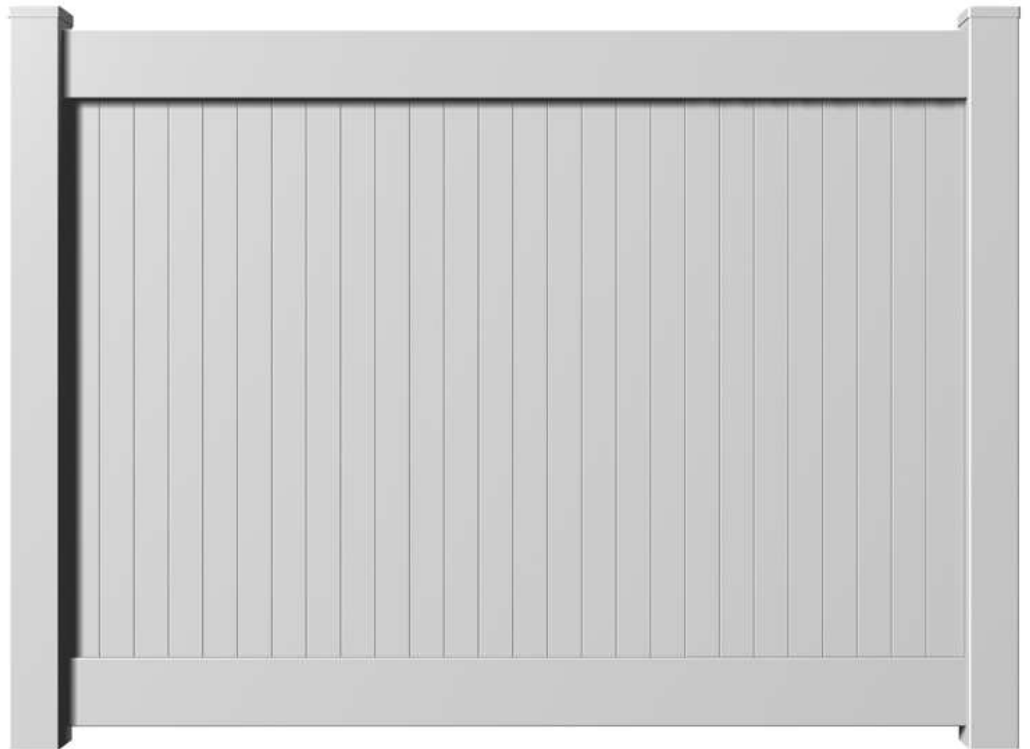

Full Privacy 11.3" T&G

1 1/2" x 5 1/2" POCKET RAIL

(0.080" Wall)
Corner R 0.188"

**Standard Rail