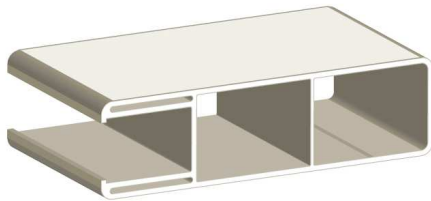

Privacy with Lattice Accent

1 1/2" x 5 1/2" POCKET RAIL

(0.080" Wall)
Corner R 0.188"