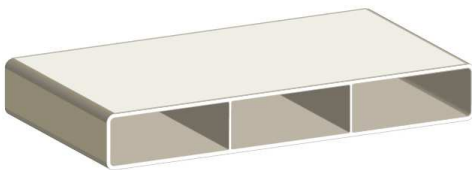

7/8" x 6" RIBBED PICKET

(0.050" Wall)
Corner R 0.125"