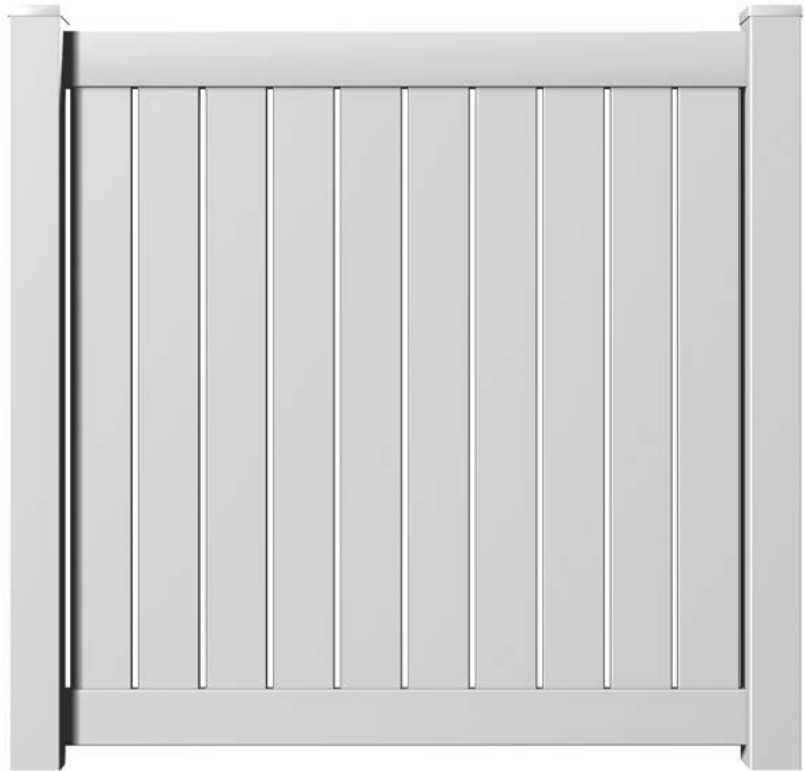

Semi Privacy

**5' Tall seen here - 6' tall comes with a Mid-Rail

White
**Standard

Tan
**Special Order

Khaki
**Special Order

Stone
**Special Order