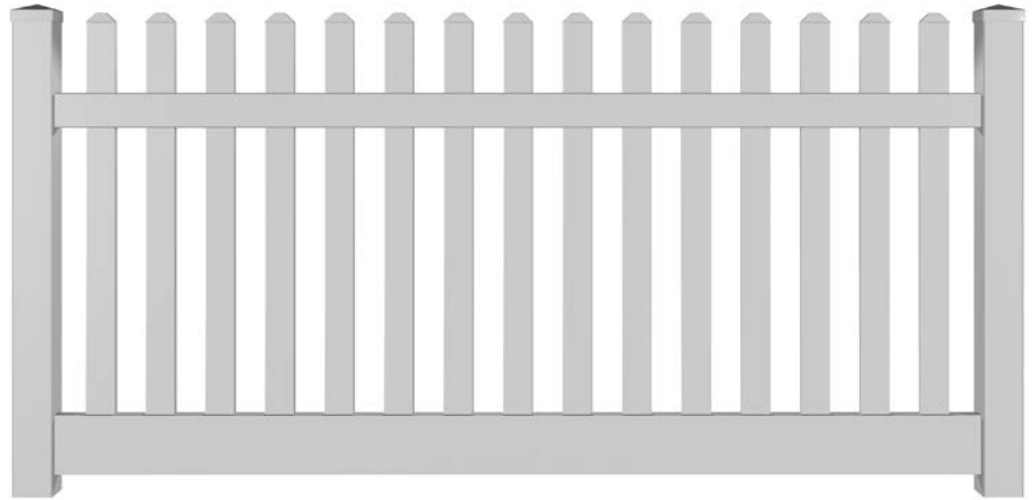

3'-4' tall picket fence