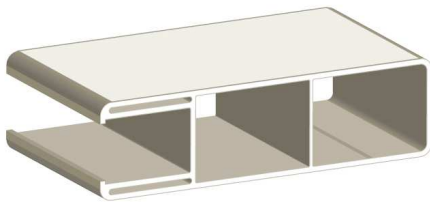

Full Privacy 11.3" T&G

1 1/2" x 5 1/2" POCKET RAIL

(0.080" Wall)
Corner R 0.188"

**Standard Rail