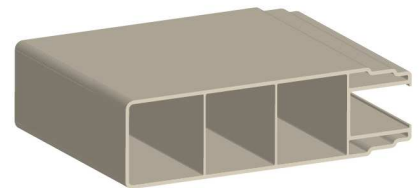

## Full Privacy 11.3" T&G

**1 1/2" x 5 1/2" POCKET RAIL**

(0.080" Wall)  
Corner R 0.188"

\*\*Standard Rail

**2" x 6" POCKET RAIL**

(0.080" Wall)  
Corner R 0.188"

\*\*Special Order

**2" x 7" DECO POCKET RAIL**

(0.080" Wall)  
Corner R 0.188"

\*\*Special Order

**5" x 5" ECONOMY POST**

(0.135" Wall)  
Corner R 0.188"

**7/8" x 11.277" T&G PICKET**

(0.045" Wall)  
Corner R 0.0625"

**7/8" U-CHANNEL**

(0.060 Wall)