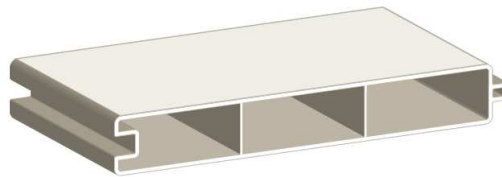

### 2" x 7" DECO POCKET RAIL

(0.080" Wall)  
Corner R 0.188"

\*\*Special Order  
\*\*Not available in Variegated

### 5" x 5" ECONOMY POST

(0.135" Wall)  
Corner R 0.188"

\*\*Not available in Variegated