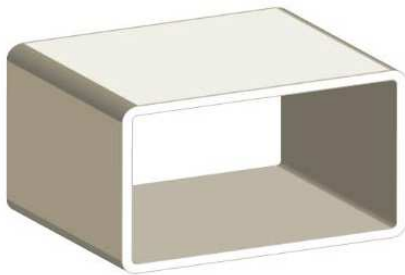

## 3'-4' tall picket fence

White  
\*\*Standard

Tan  
\*\*Special Order

Khaki  
\*\*Special Order

Stone  
\*\*Special Order

**2" x 3 1/2" RAIL**

(0.120" Wall)  
Corner R 0.188"

**7/8" x 3" PICKET**